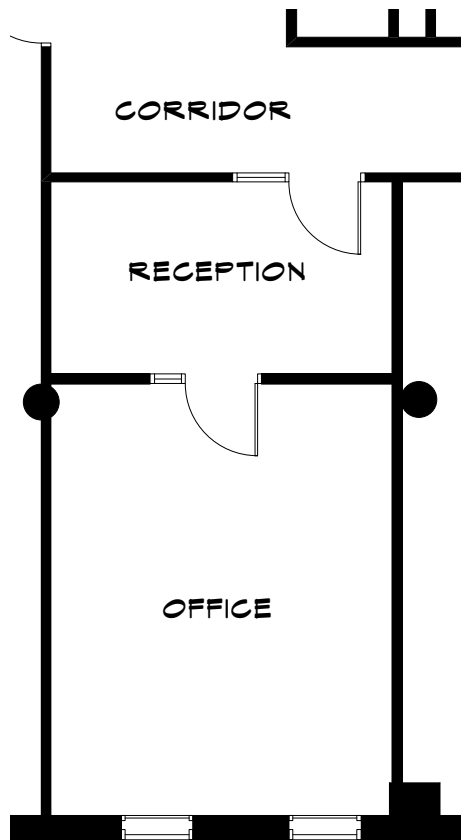

112 N UNIVERSITY DR | SUITE 110 | FARGO, ND 58102
701.232.1998 | WWW.RHRARCH.COM

FLOOR PLAN-SUITE 318

1/8" = 1'-0"

2'1'0" 2' 4'

AREA REPRESENTATIONS APPROXIMATE EXISTING
CONDITIONS BUT MAY NOT BE EXACT

AREA = 386 ± S.F.